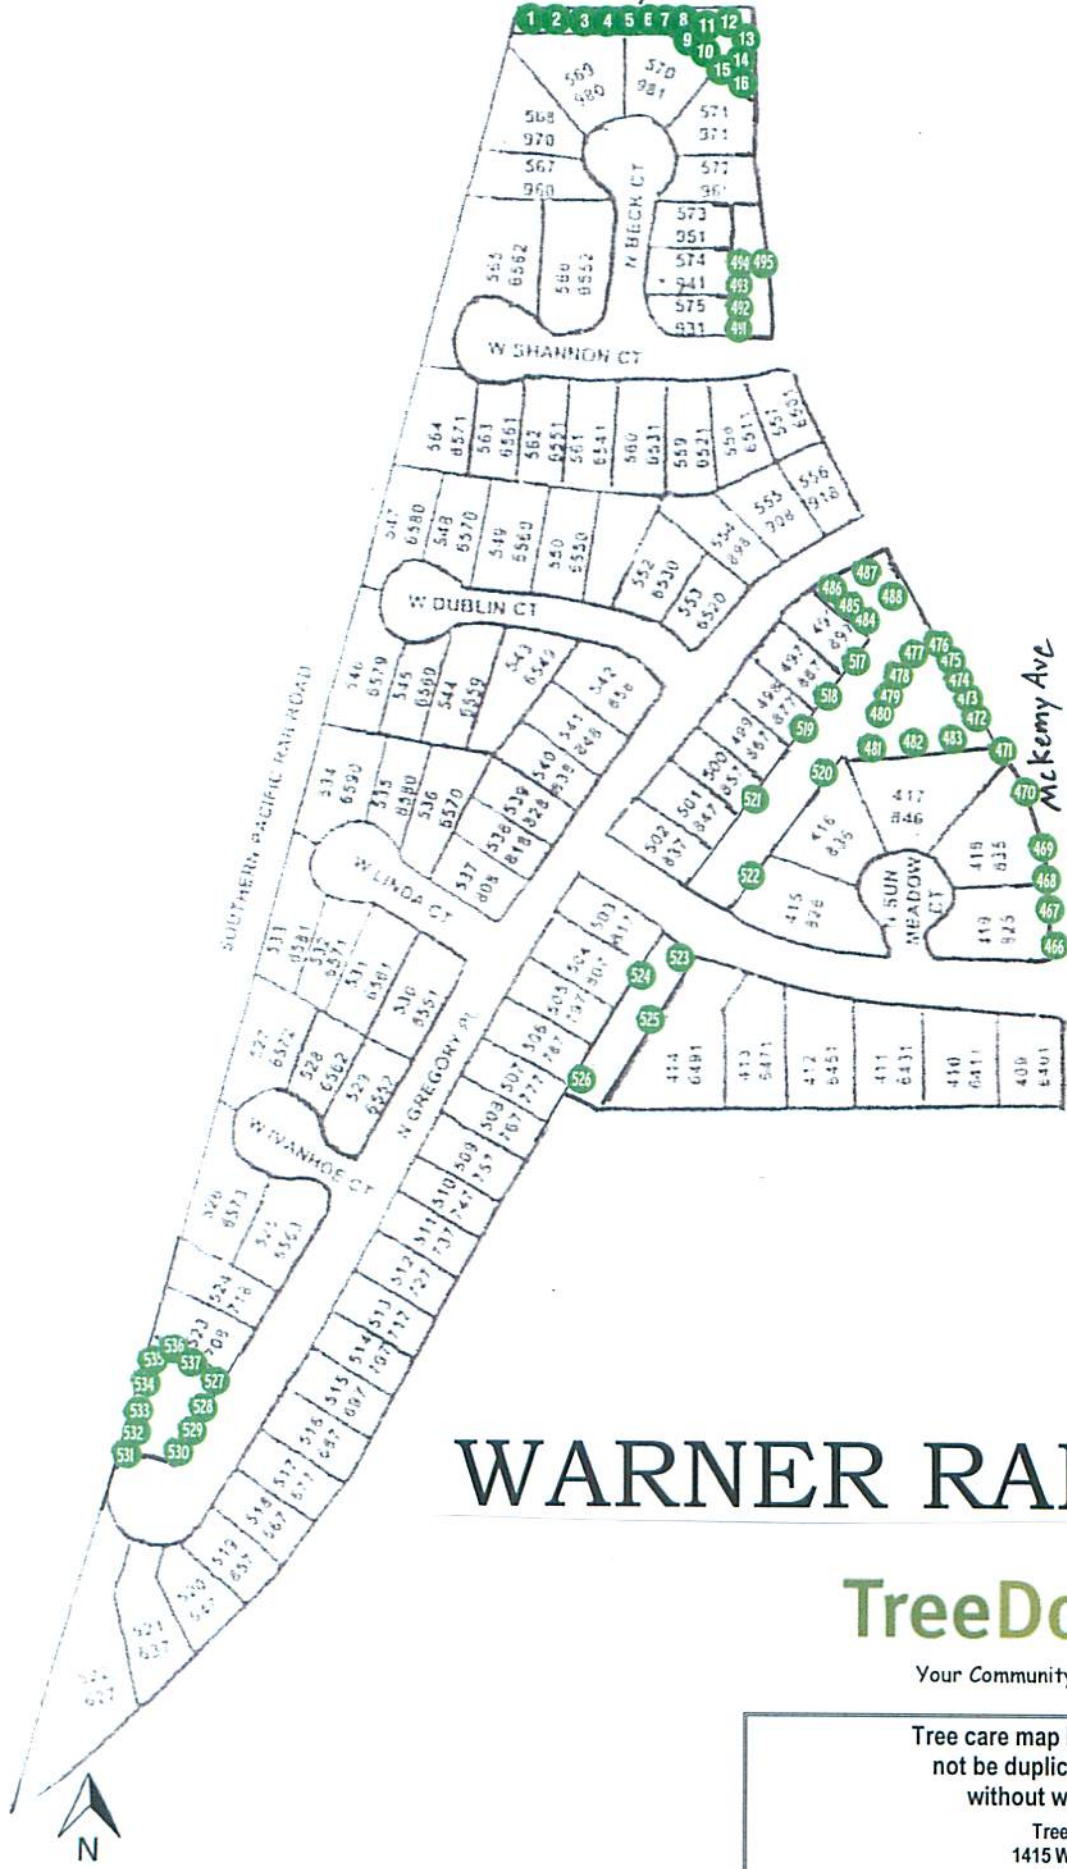

Ray Rd.

1 2 3 4 5 6 7 8 9 10 11 12 13 14 15 16

WARNER RANCH IV

TreeDoctors

Your Community Tree Care Specialists

Tree care map is proprietary and may not be duplicated or redistributed without written permission

Tree Doctors, Inc.
1415 W. San Angelo St
Gilbert, AZ 85233

WARNER RANCH IV

Your Community Tree Care Specialists

Tree care map is proprietary and may not be duplicated or redistributed without written permission